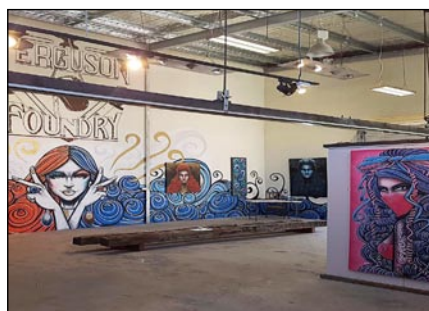

THE HEN HOUSE

Osborne Park - Tel 0407 442 726
<http://thehenhouse.com.au/>

A unique warehouse event space, consisting of two exceptional venues, amazing artwork and awesome vibes. This warehouse venue is perfect for private parties, corporate events or weddings – a venue space with a unique difference.