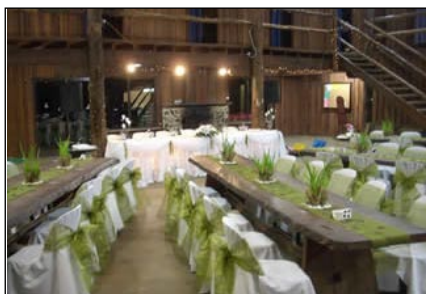

Henley Brook - Tel 0439 928 674
<https://www.albiononswan.com.au>

An exclusive venue in the heart of the Swan Valley, picture perfect for that special event, whether it be a wedding, milestone birthday, corporate event or any other special celebration. Numerous areas available to create that unique event from a rustic 1920's winery building to grassed areas where a marquee can be erected, all with stunning views overlooking the valley.