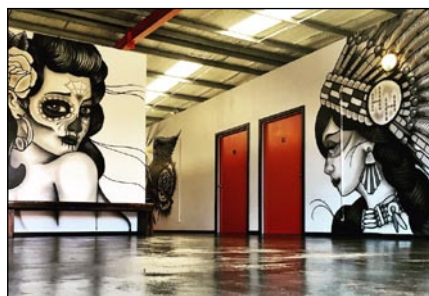

THE HEN HOUSE

Osborne Park - Tel 0407 442 726
<http://thehenhouse.com.au/>

A unique warehouse event space, consisting of two exceptional venues, amazing artwork and awesome vibes. This warehouse venue is perfect for private parties, corporate events or weddings – a venue space with a unique difference.